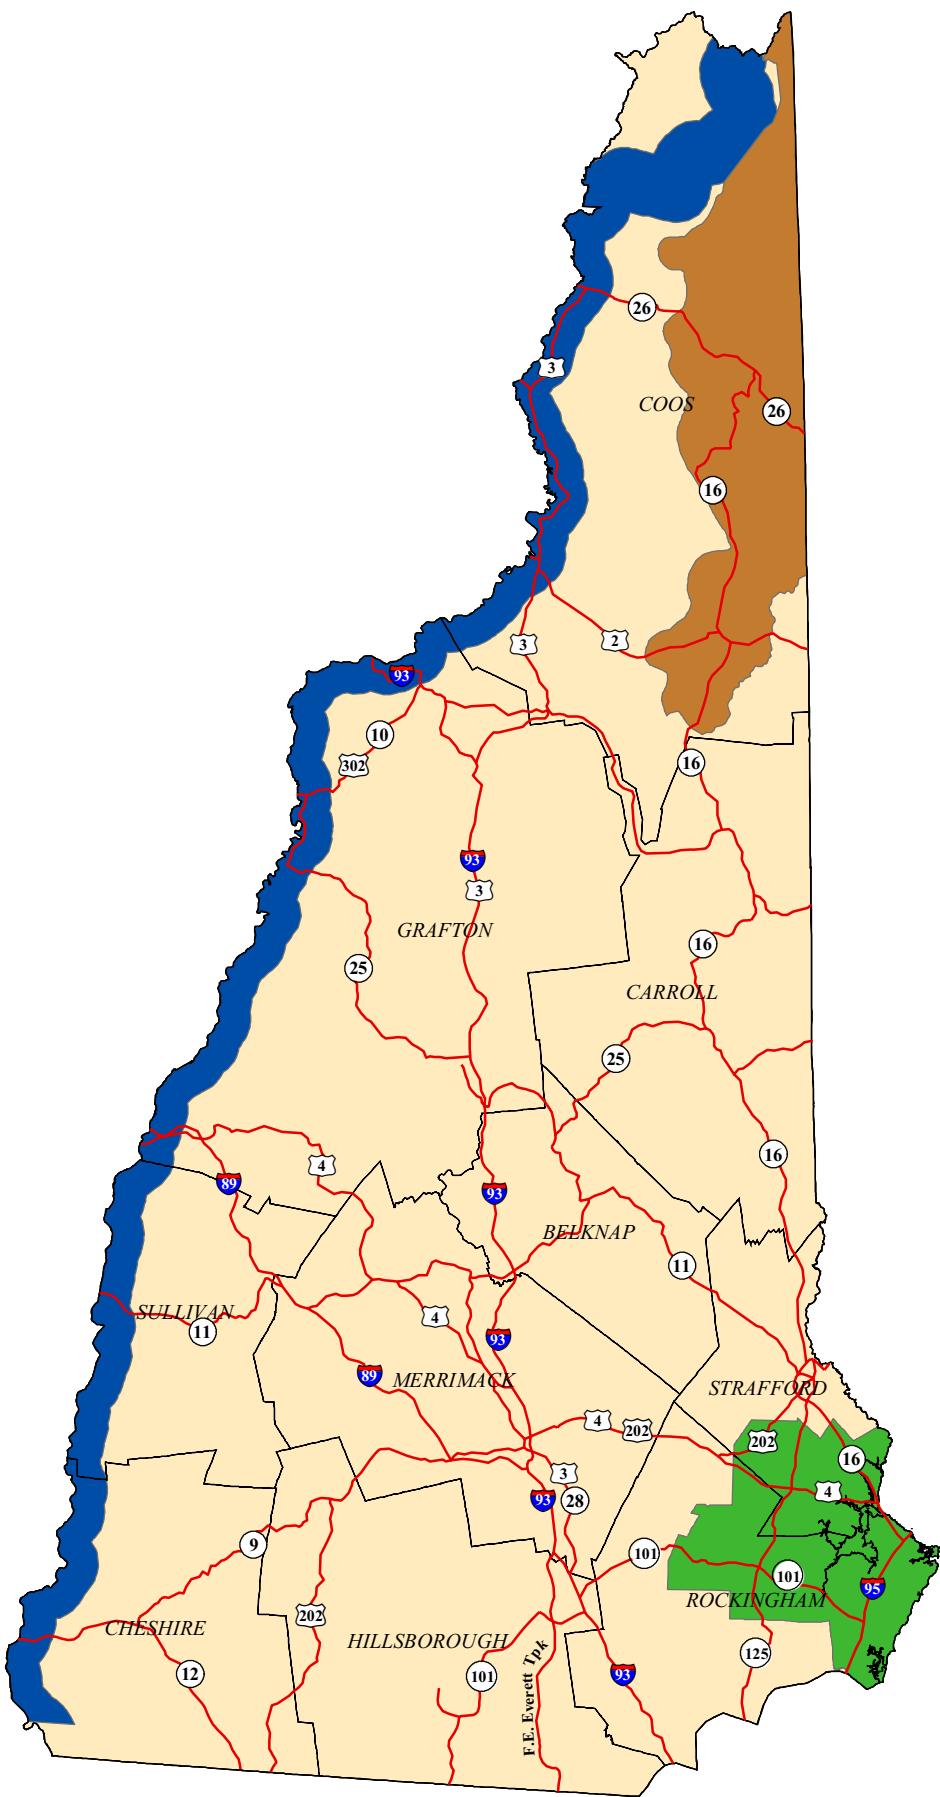

ATLANTIC COAST JOINT VENTURE NEW HAMPSHIRE WATERFOWL FOCUS AREAS

- Legend**
-  Connecticut River
 -  Great Bay
 -  Lake Umbagog

Map Produced by:
Atlantic Coast Joint Venture
Laurel, MD
January 2005