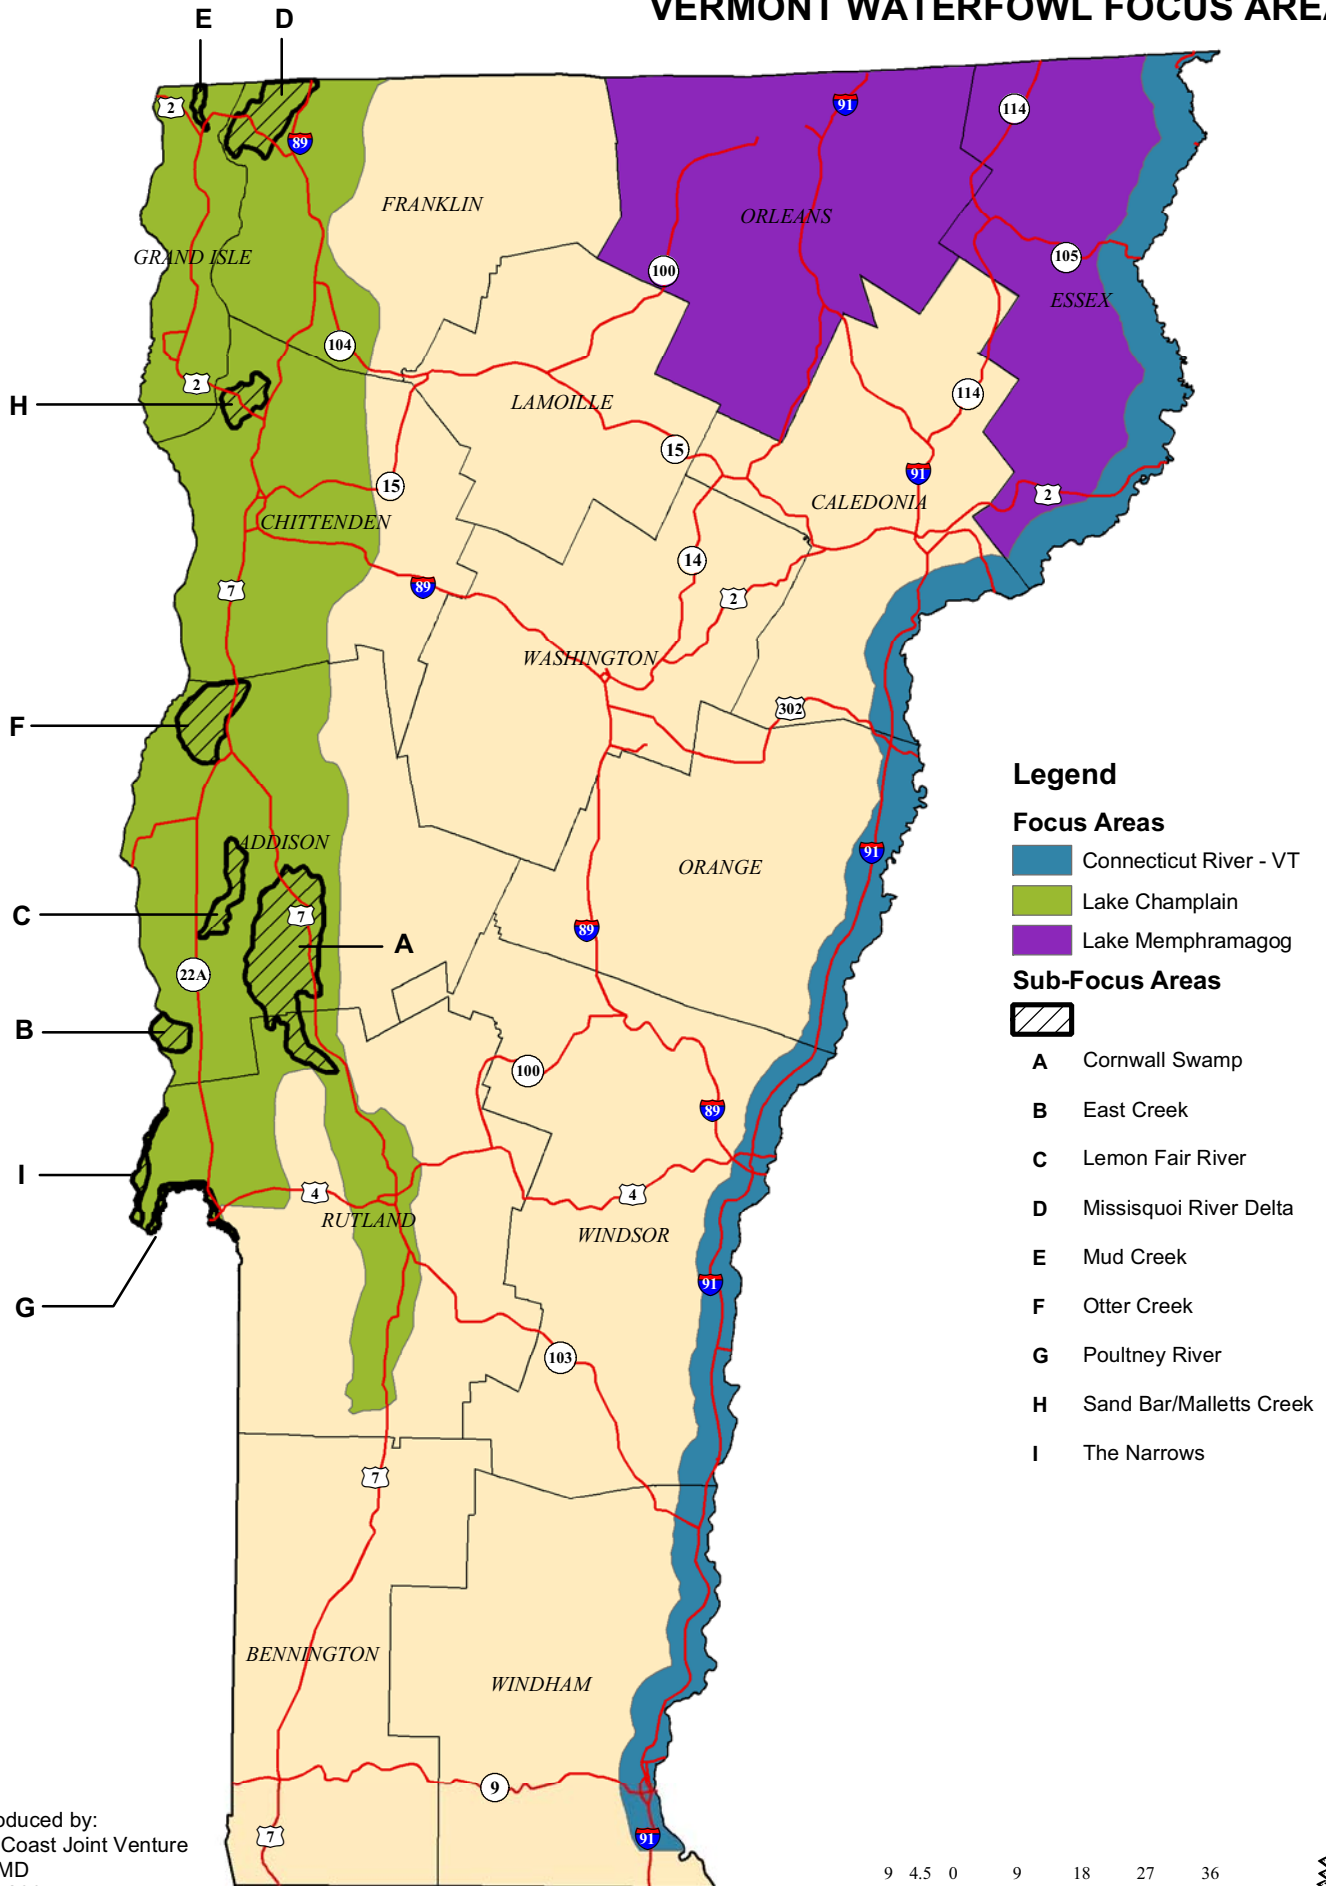

ATLANTIC COAST JOINT VENTURE VERMONT WATERFOWL FOCUS AREAS

Map Produced by:
Atlantic Coast Joint Venture
Laurel, MD
January 2005