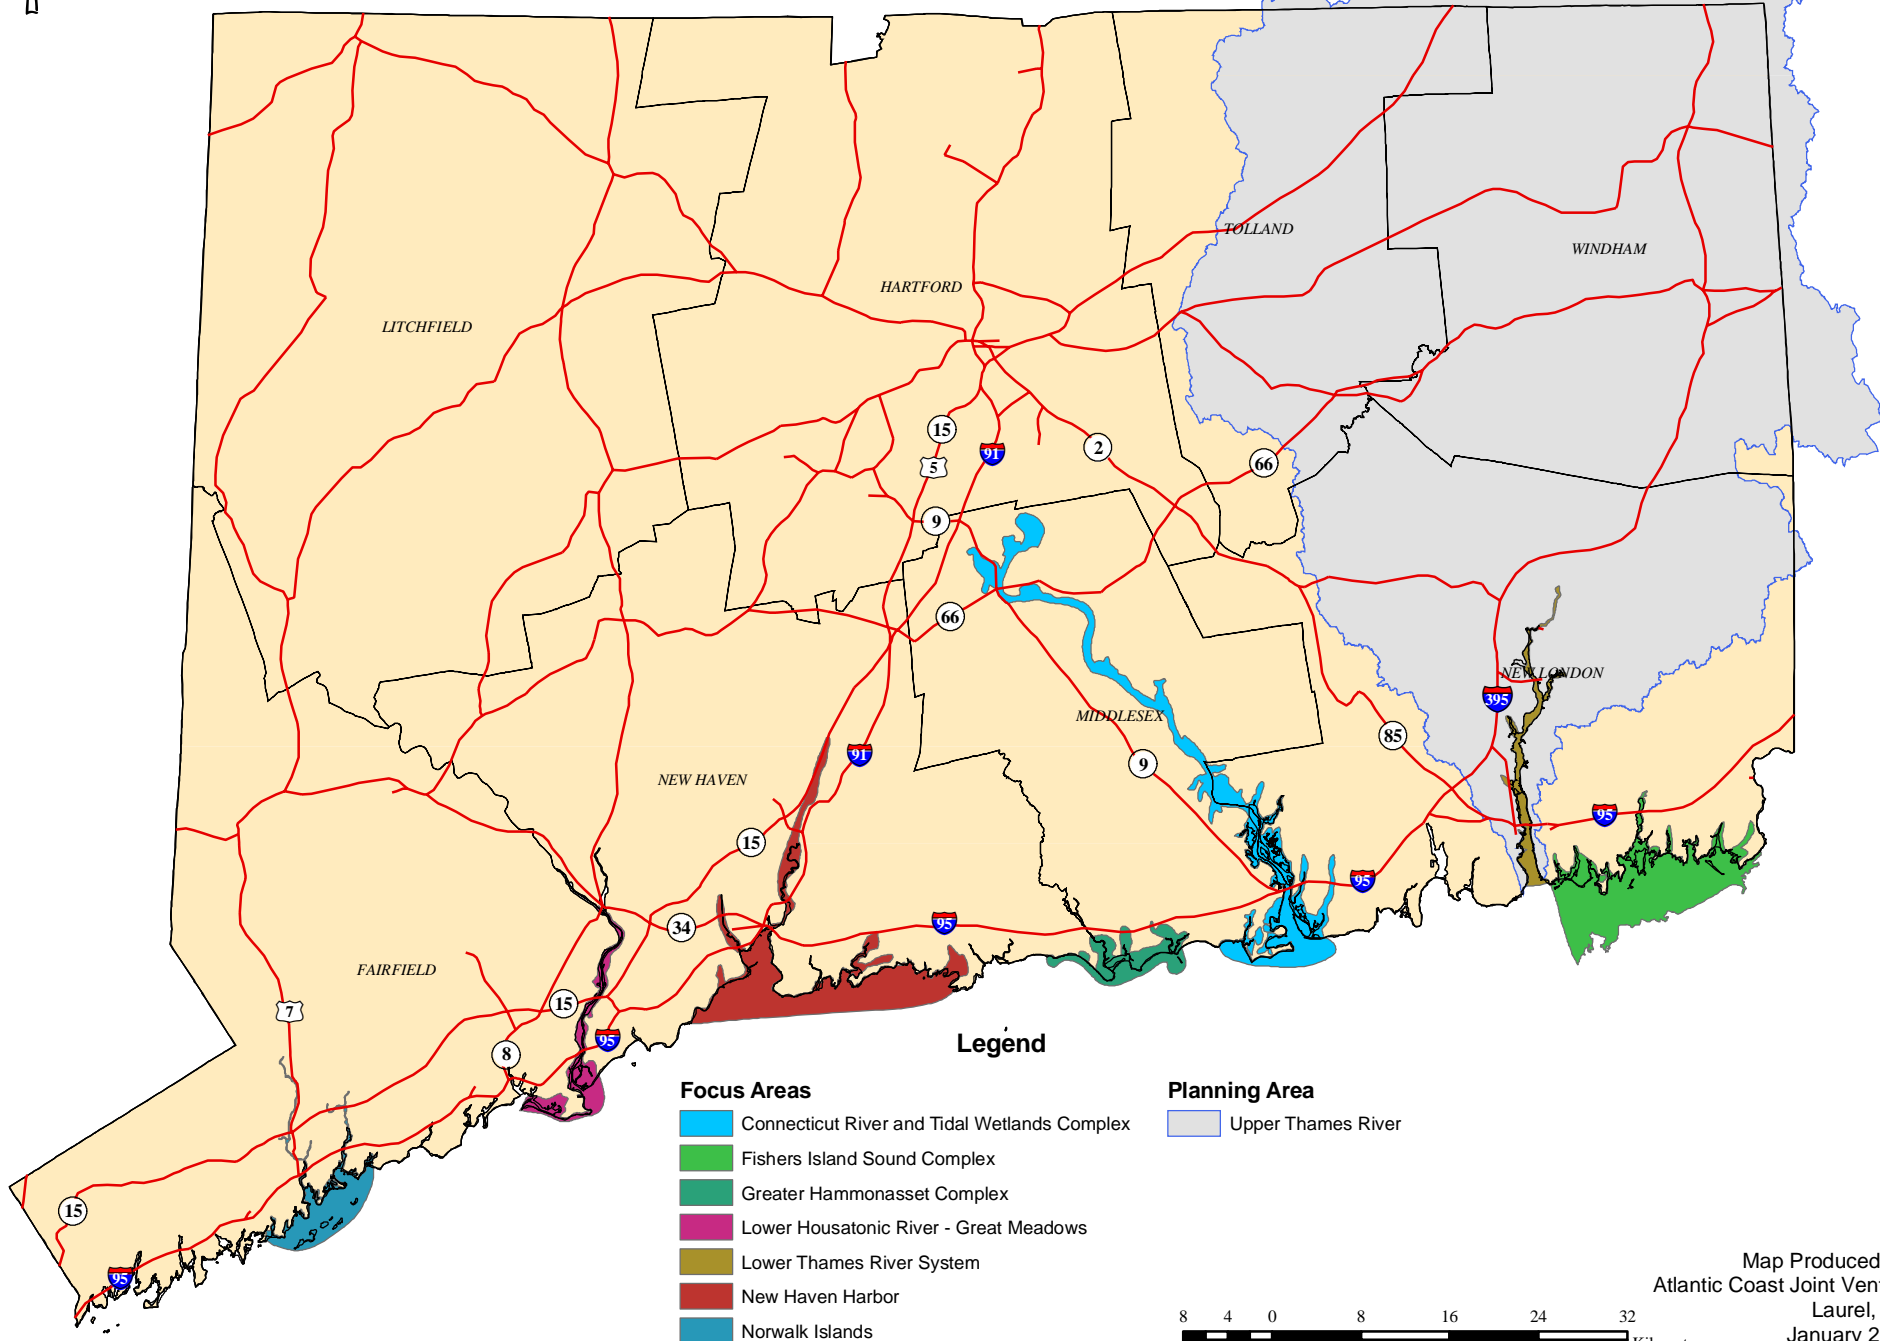

ATLANTIC COAST JOINT VENTURE CONNECTICUT WATERFOWL FOCUS AREAS

Legend

Focus Areas

- Connecticut River and Tidal Wetlands Complex
- Fishers Island Sound Complex
- Greater Hammonasset Complex
- Lower Housatonic River - Great Meadows
- Lower Thames River System
- New Haven Harbor
- Norwalk Islands

Planning Area

- Upper Thames River

Map Produced by:
Atlantic Coast Joint Venture
Laurel, MD
January 2005