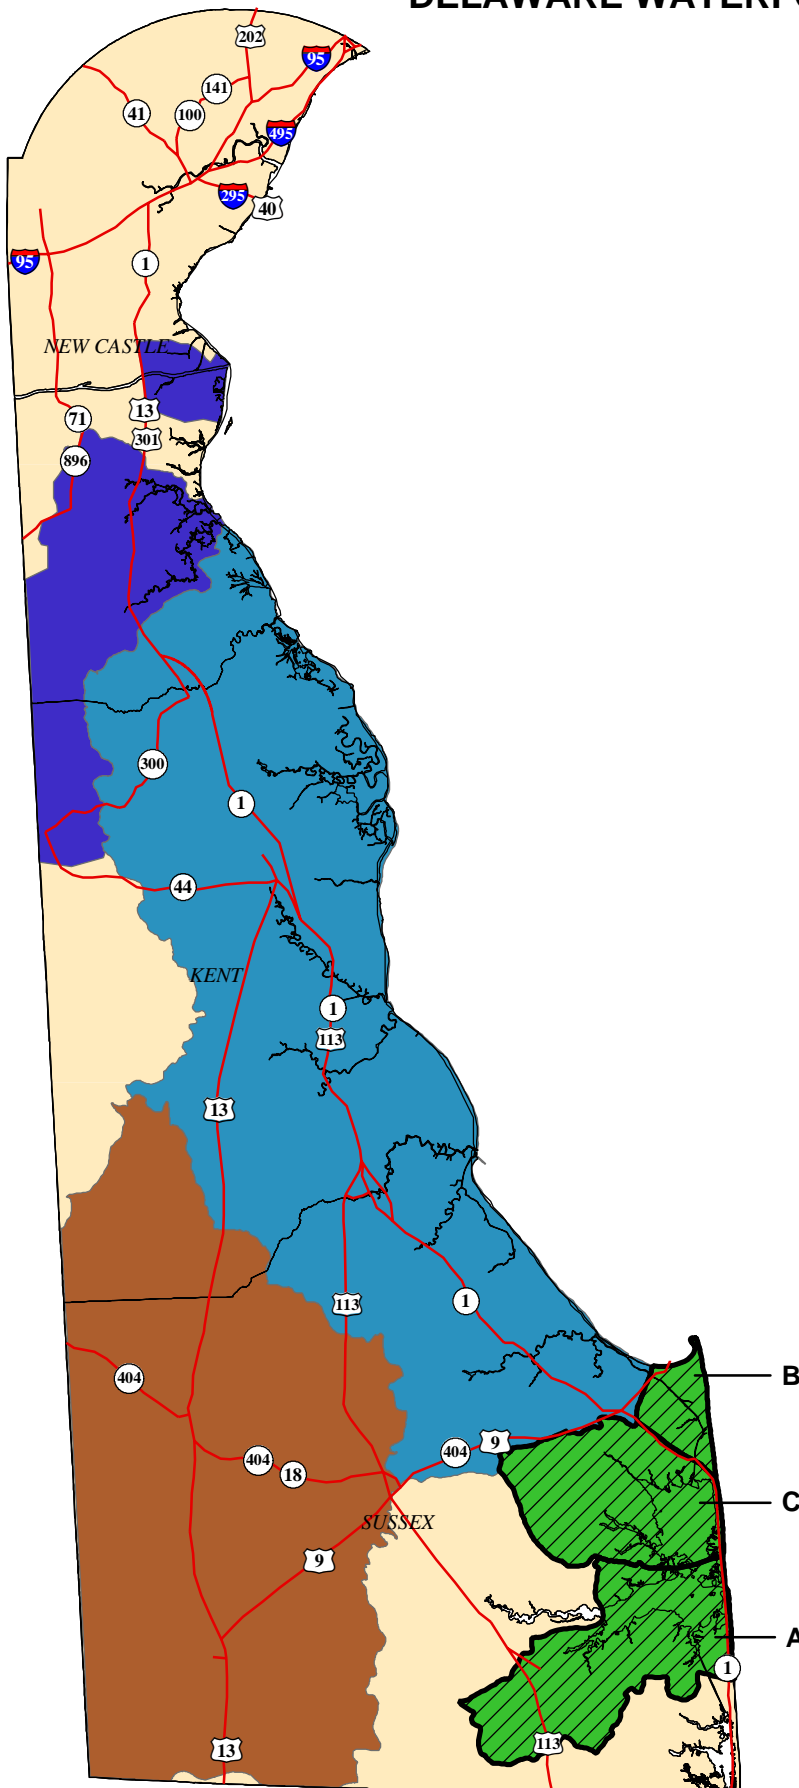

ATLANTIC COAST JOINT VENTURE DELAWARE WATERFOWL FOCUS AREA

Legend

Focus Areas

- Bayshore
- Blackbird
- Inland Bays
- Nanticoke

Sub-Focus Areas

- A Indian River Bay
- B Lewes Rehoboth Canal
- C Rehoboth Bay

Map Produced by:
Atlantic Coast Joint Venture
Laurel, MD
January 2005