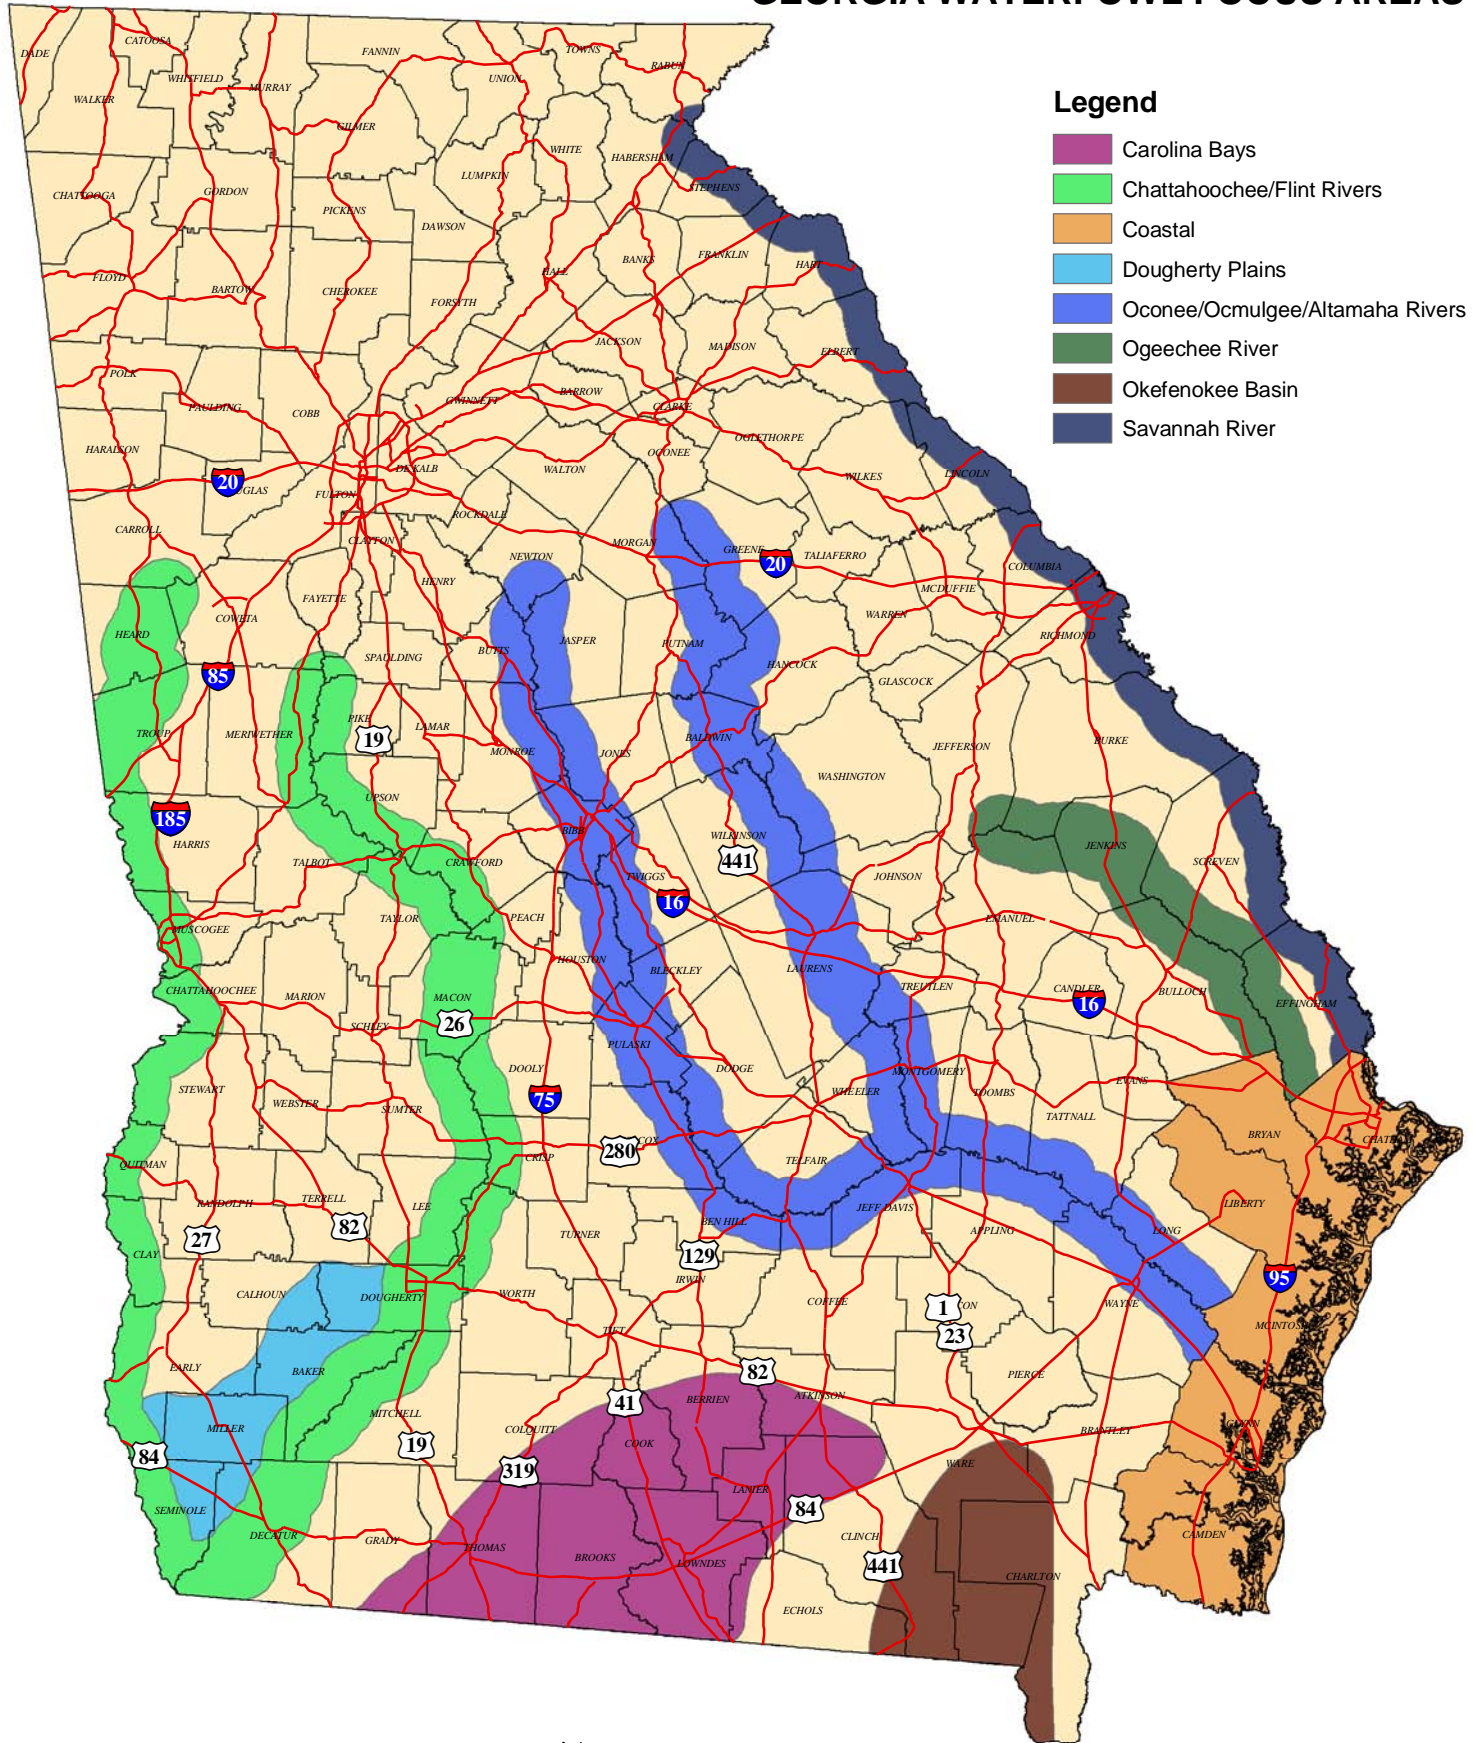

ATLANTIC COAST JOINT VENTURE GEORGIA WATERFOWL FOCUS AREAS

Legend

- Carolina Bays
- Chattahoochee/Flint Rivers
- Coastal
- Dougherty Plains
- Oconee/Ocmulgee/Altamaha Rivers
- Ogeechee River
- Okefenokee Basin
- Savannah River

Focus areas surrounding rivers are buffered 5 kilometers from the centerline of the river.

Map Produced by:
Atlantic Coast Joint Venture
Laurel, MD
January 2005