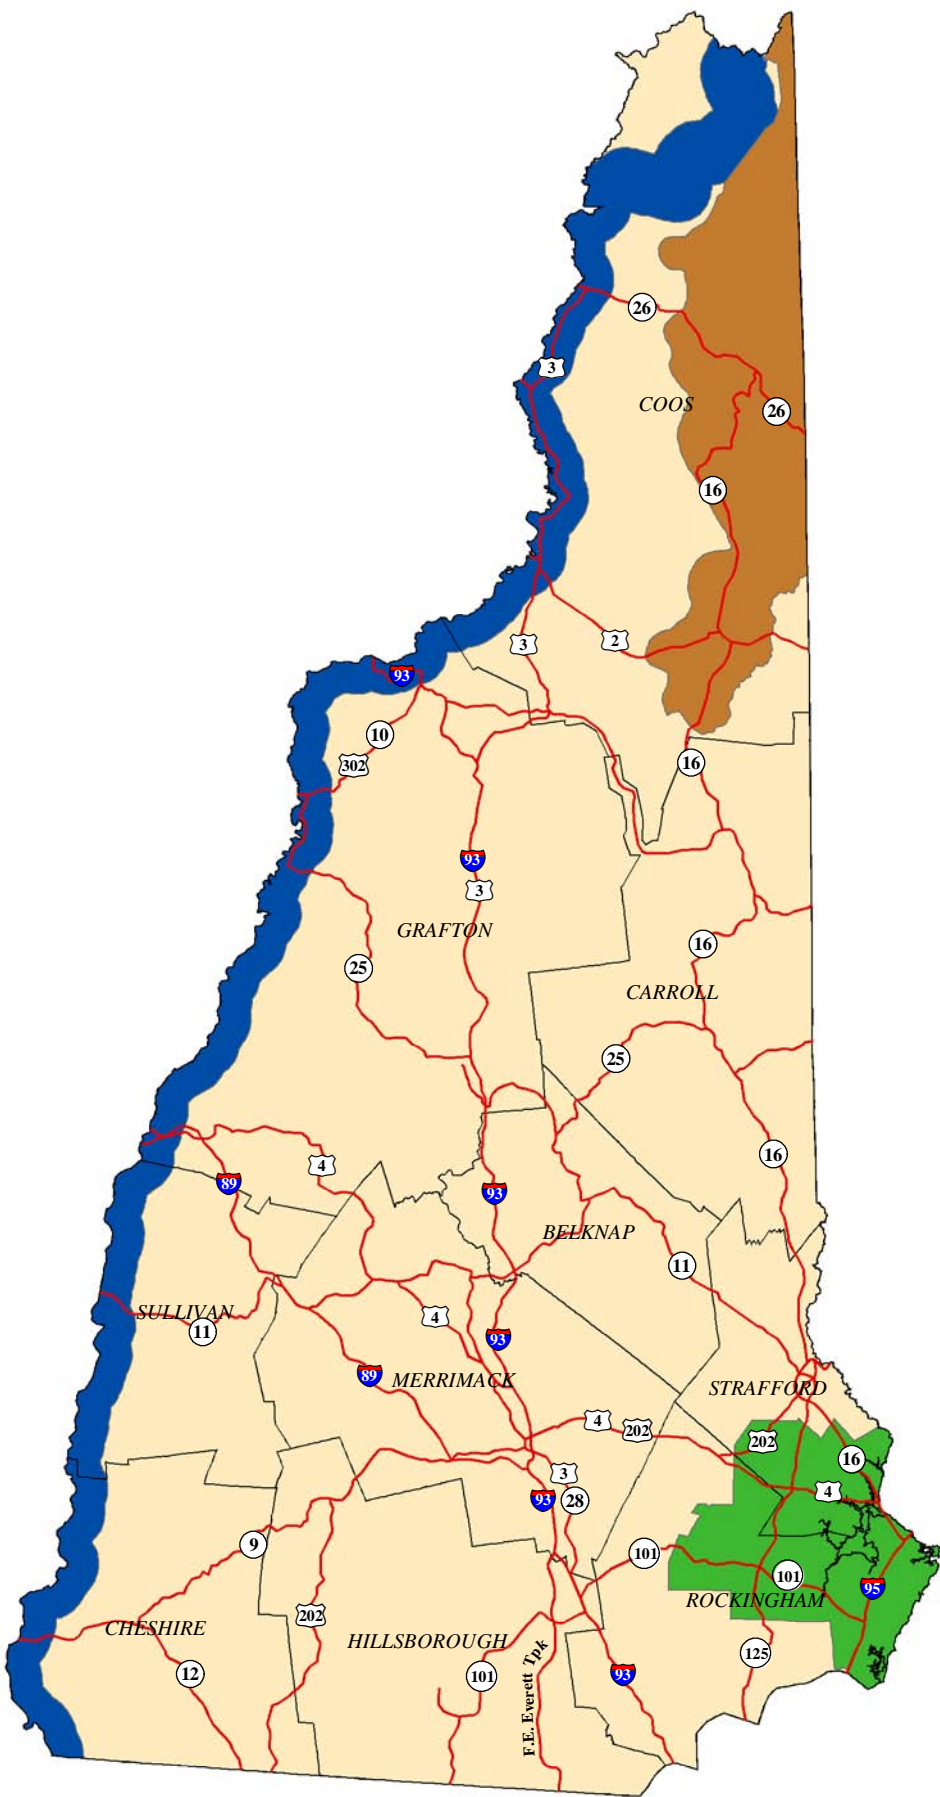

# ATLANTIC COAST JOINT VENTURE NEW HAMPSHIRE WATERFOWL FOCUS AREAS

- Legend**
-  Connecticut River
  -  Great Bay
  -  Lake Umbagog

Map Produced by:  
Atlantic Coast Joint Venture  
Laurel, MD  
January 2005