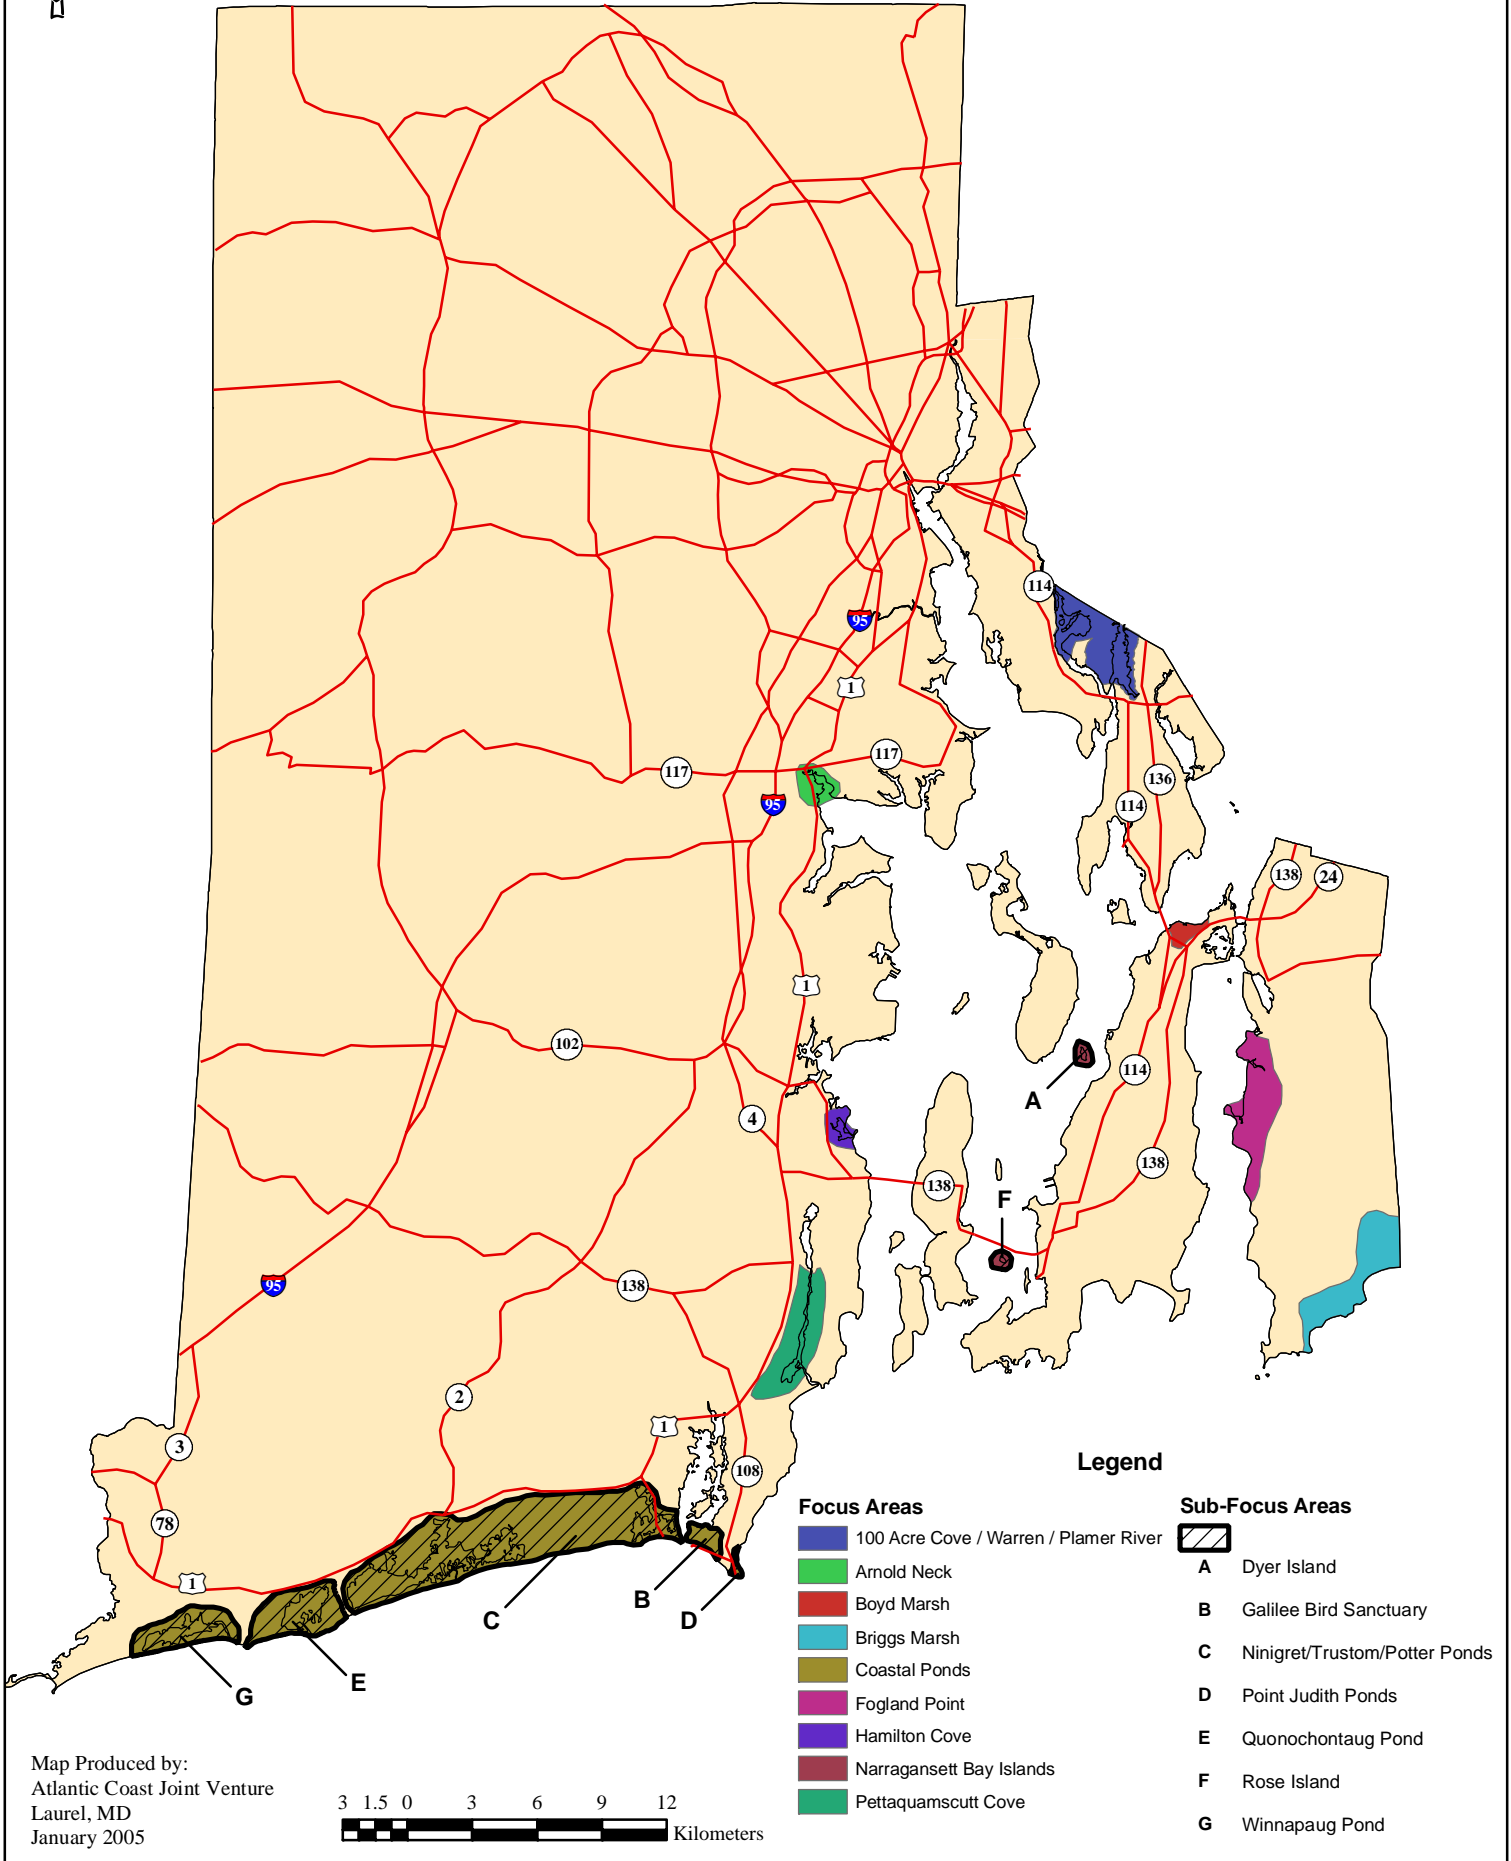

ATLANTIC COAST JOINT VENTURE RHODE ISLAND WATERFOWL FOCUS AREAS

Map Produced by:
Atlantic Coast Joint Venture
Laurel, MD
January 2005

3 1.5 0 3 6 9 12
Kilometers