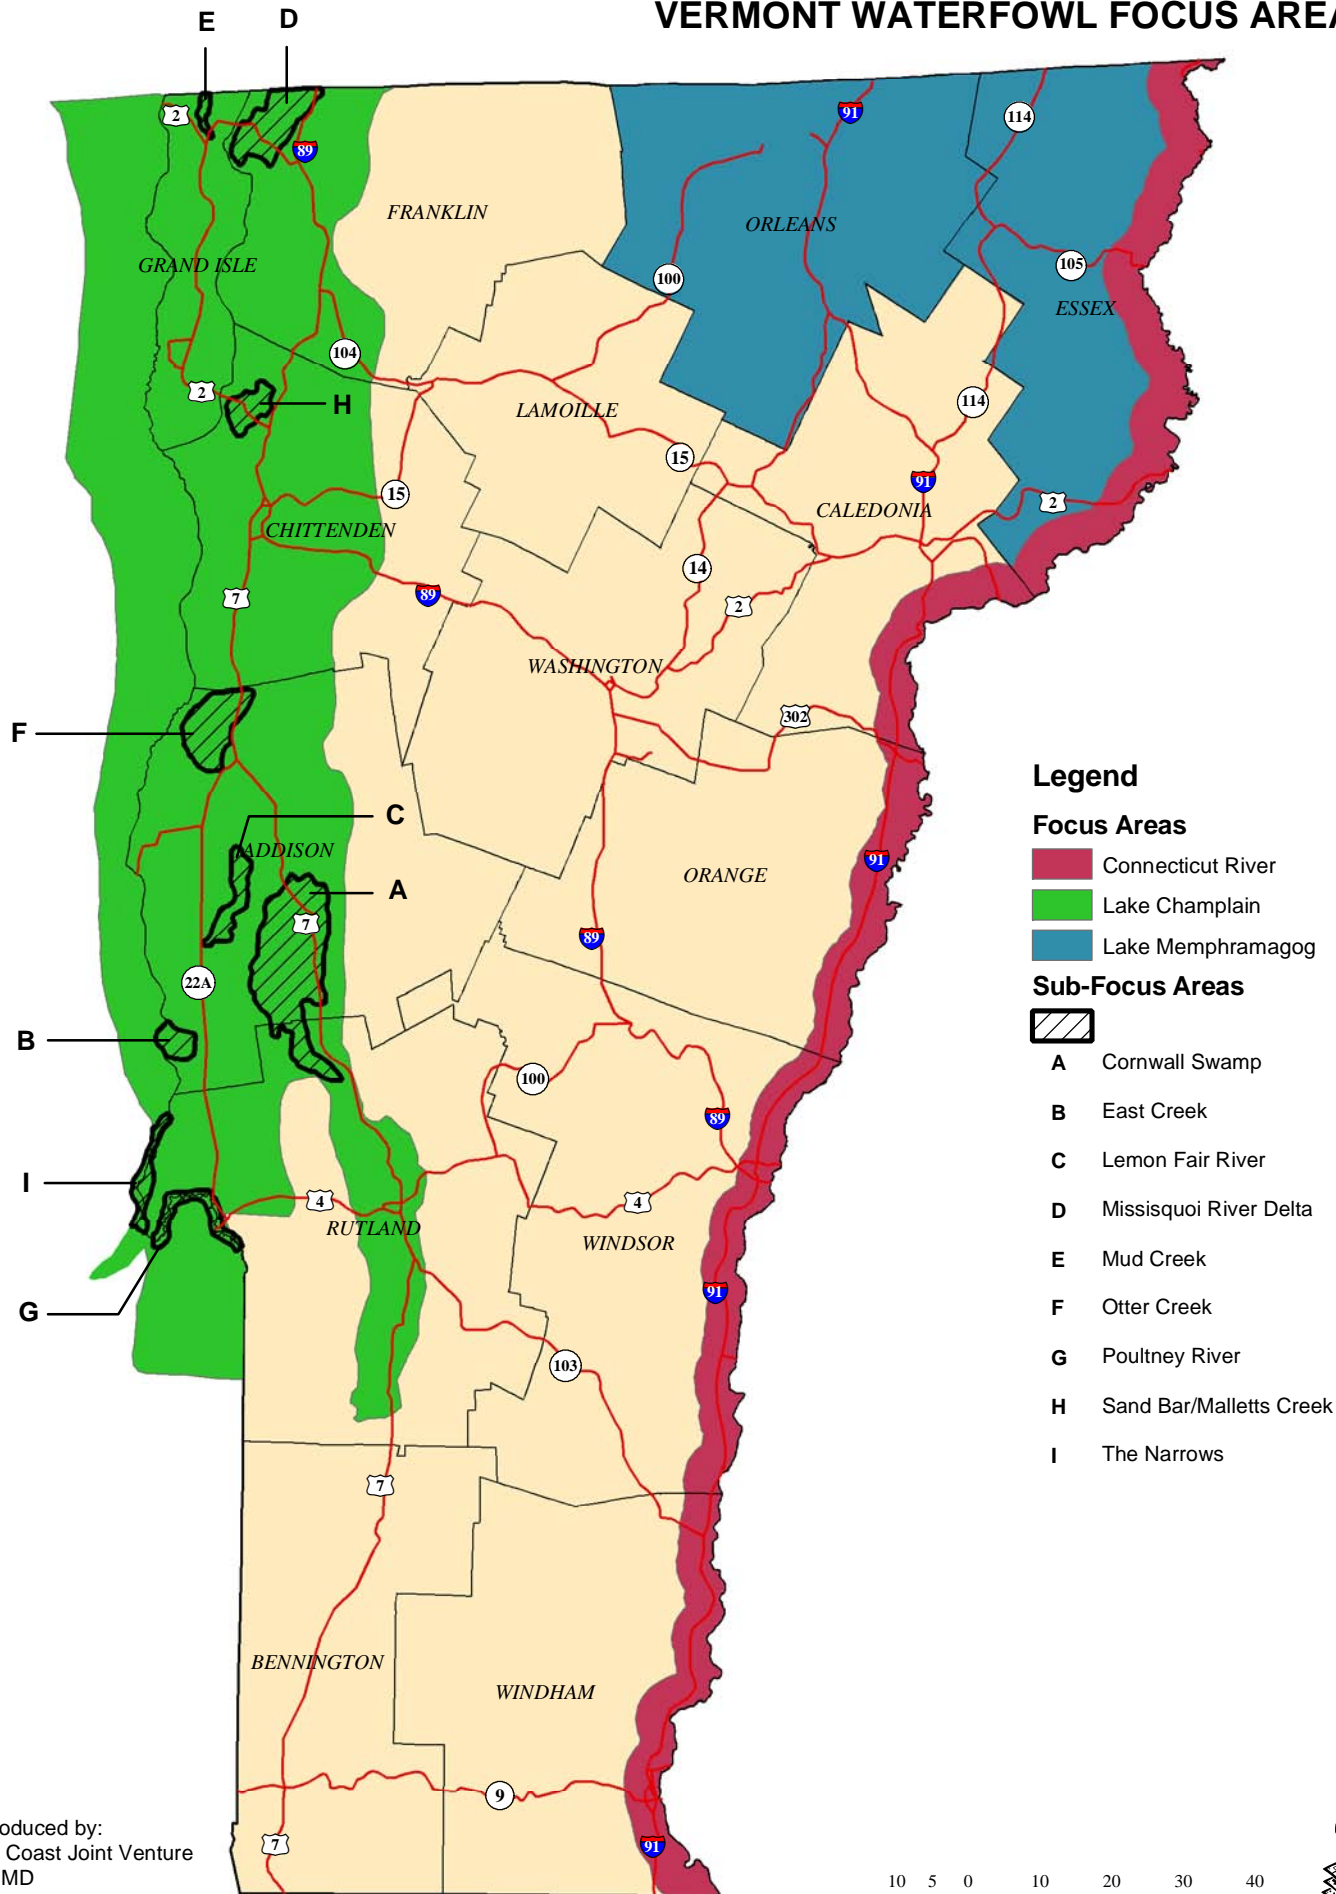

ATLANTIC COAST JOINT VENTURE VERMONT WATERFOWL FOCUS AREAS

Map Produced by:
Atlantic Coast Joint Venture
Laurel, MD
January 2005

10 5 0 10 20 30 40
Kilometers